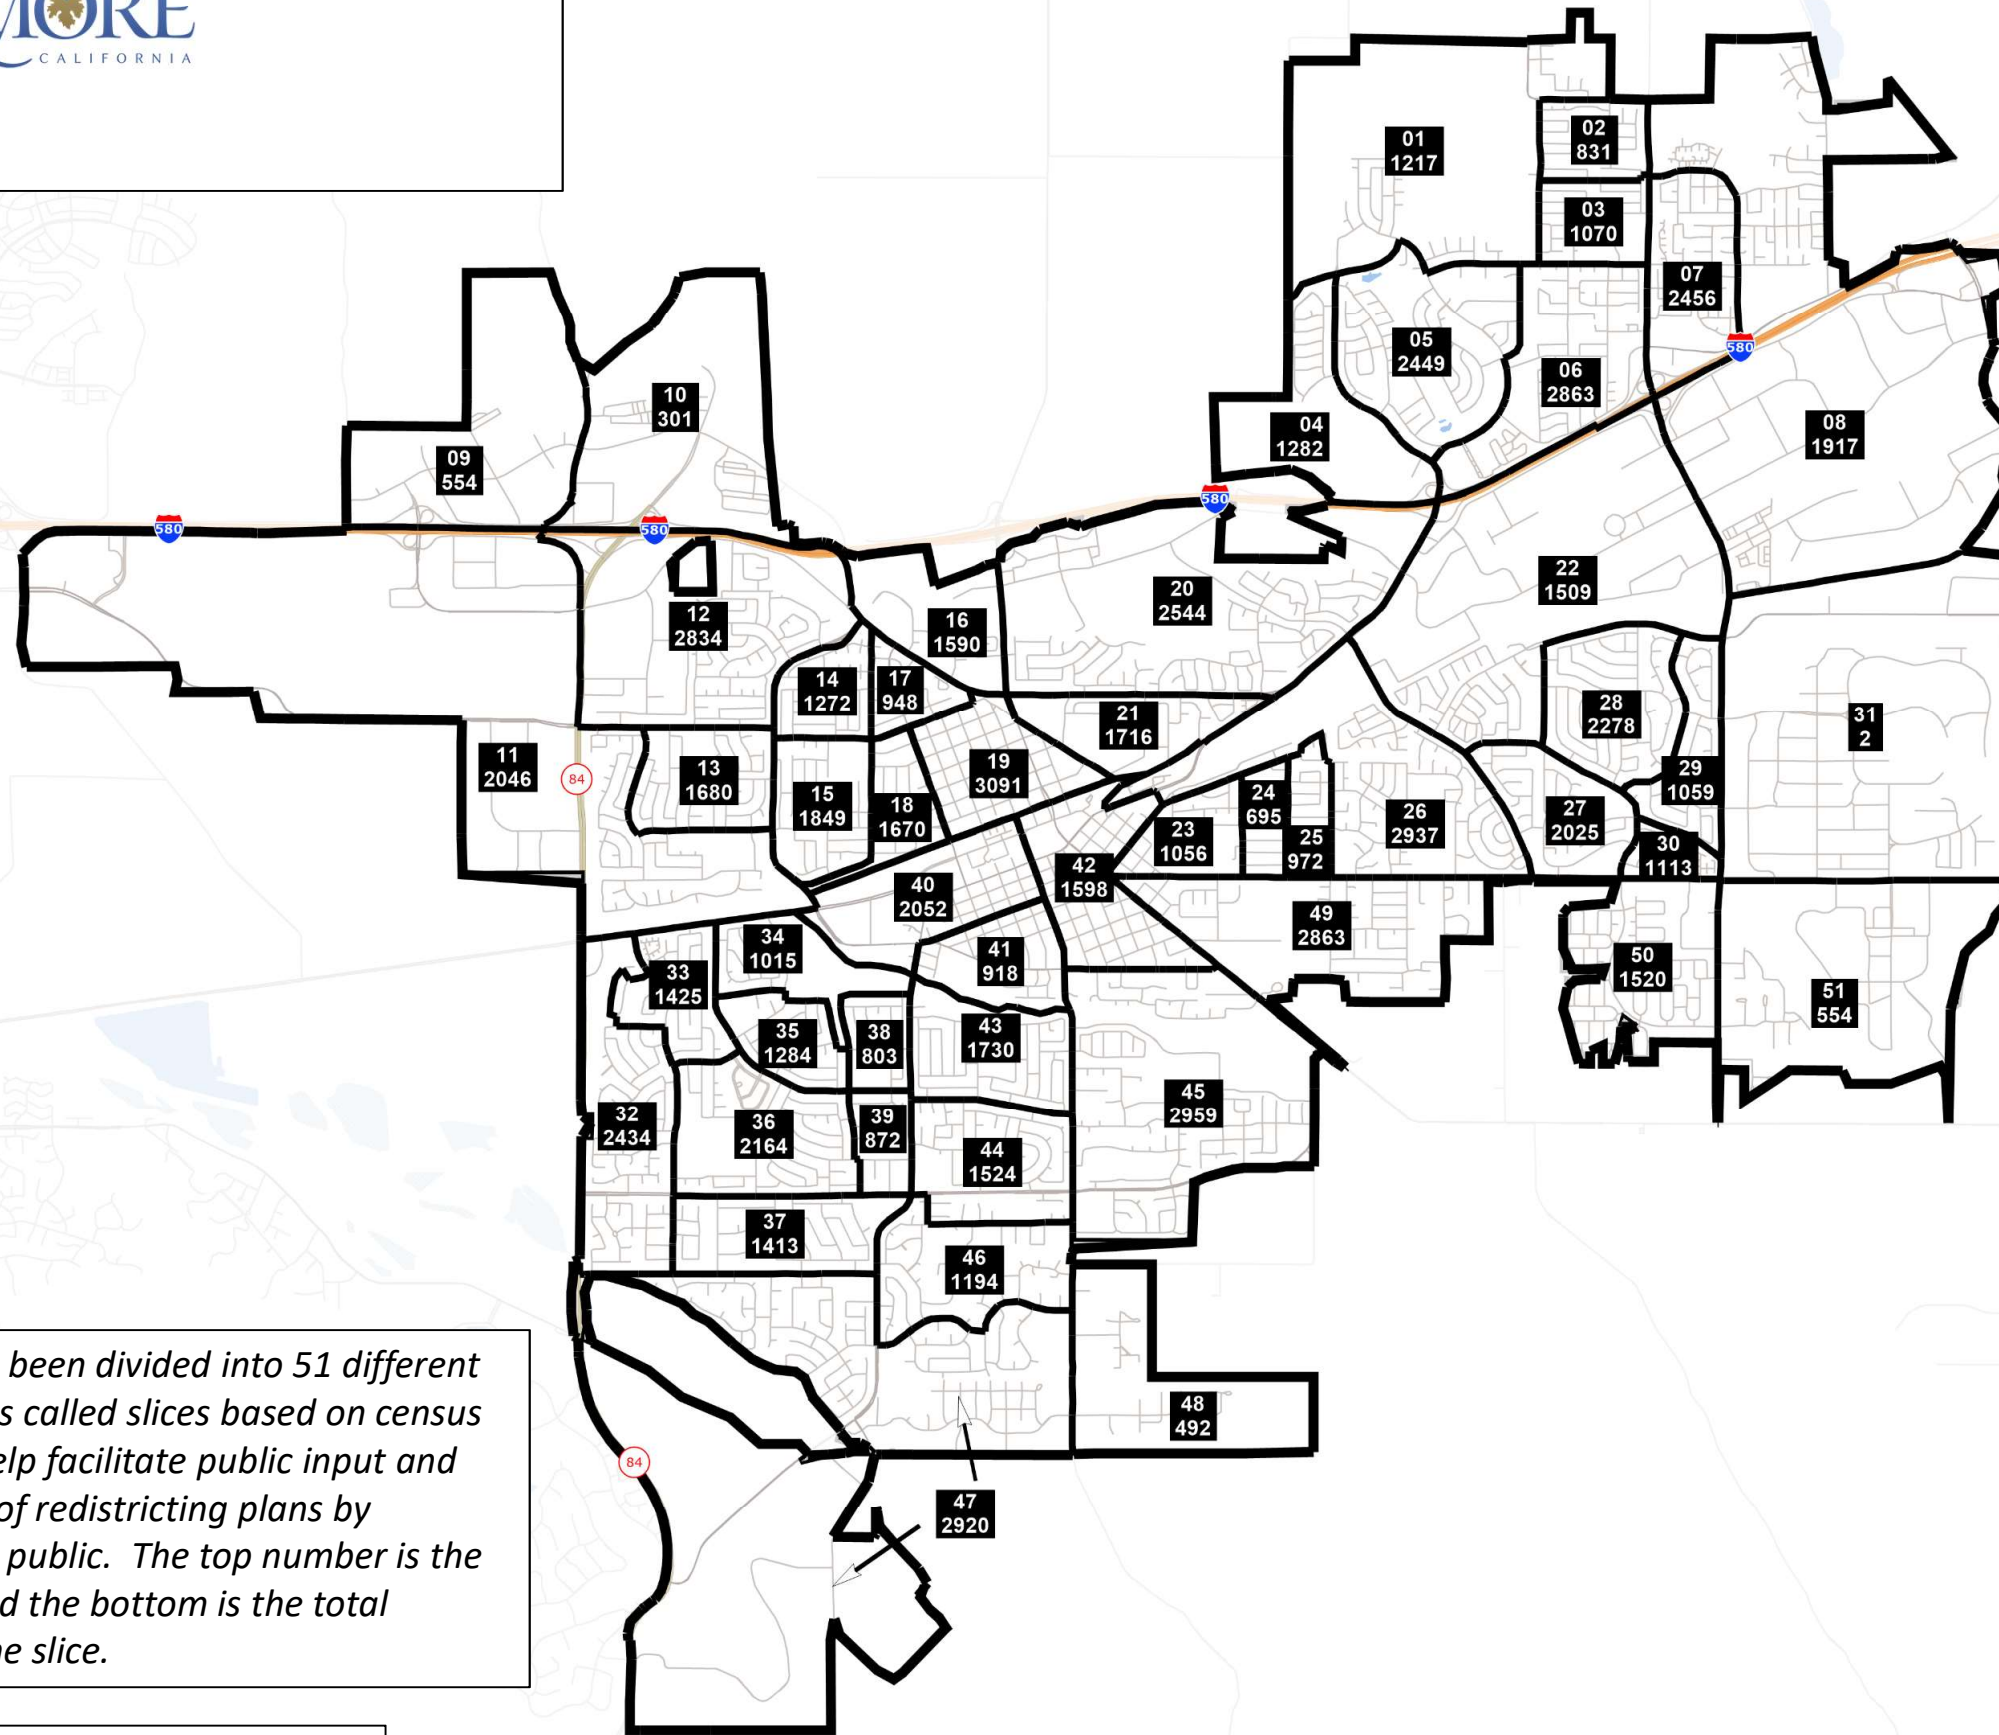

Population  
By Slice\*

\* Livermore has been divided into 51 different geographic units called slices based on census geography to help facilitate public input and the submission of redistricting plans by members of the public. The top number is the slice number and the bottom is the total population of the slice.

**Map layers**

- Street
- Slice