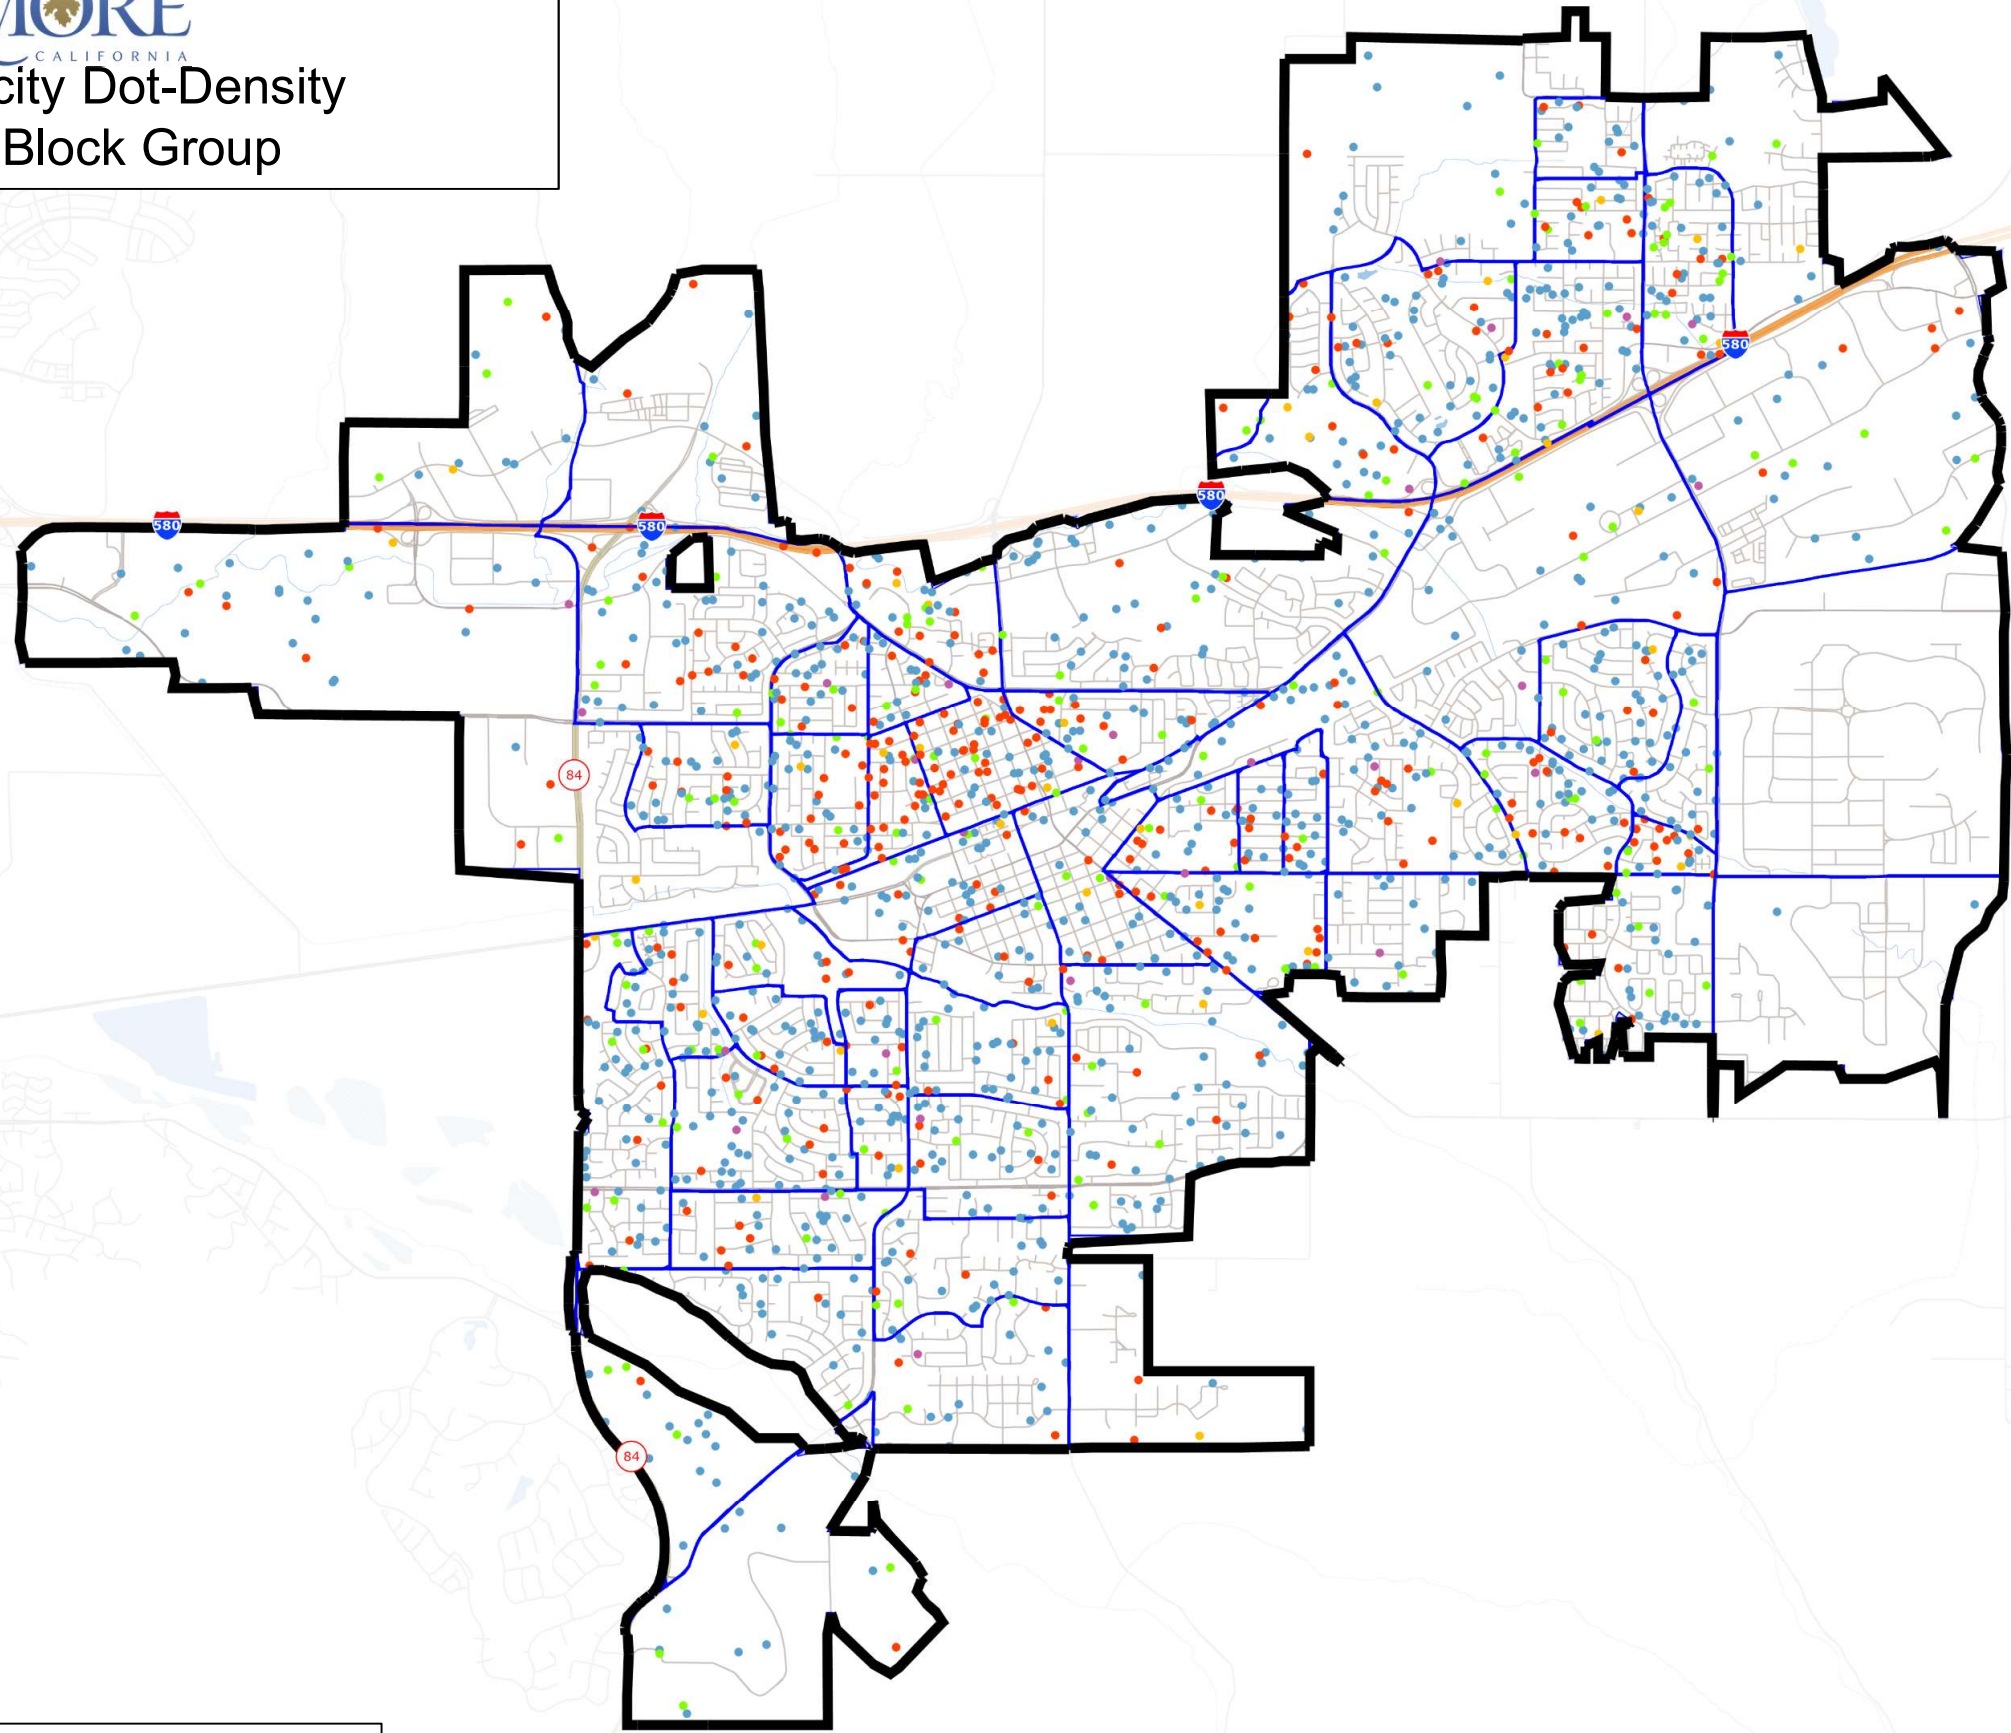

**LIVERMORE**  
CALIFORNIA  
Race/Ethnicity Dot-Density  
By Census Block Group

**Map layers**

- Street
- Block Groups
- Race/Ethnicity (50 per dot)
  - Non-Hispanic White
  - Latino
  - Asian
  - Black
  - Other