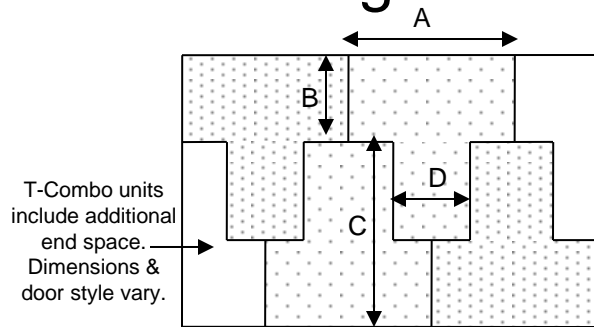

# LVK “T” Hangar Dimensions

## Small “T” Hangar

A - 39'-6"

B - 14'-7"

C - 29'- 8"

D - 19'- 2"

Door Height - 11'-0"